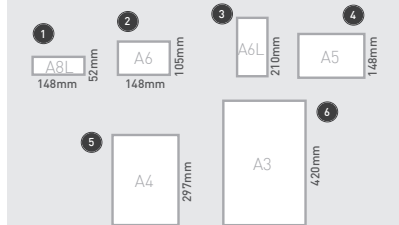

more info
p. 215