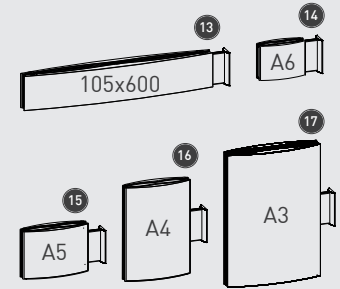

Wall support made of silver plated metal die-cast, die-cast polycarbonate transparent

code		pc/box	price/box	
13	PQFG105600	pixquick flag 105x600mm	1	A
14	PQFGA6	pixquick flag A6	1	A
15	PQFGA5	pixquick flag A5	1	A
16	PQFGA4	pixquick flag A4	1	A
17	PQFGA3	pixquick flag A3	1	A