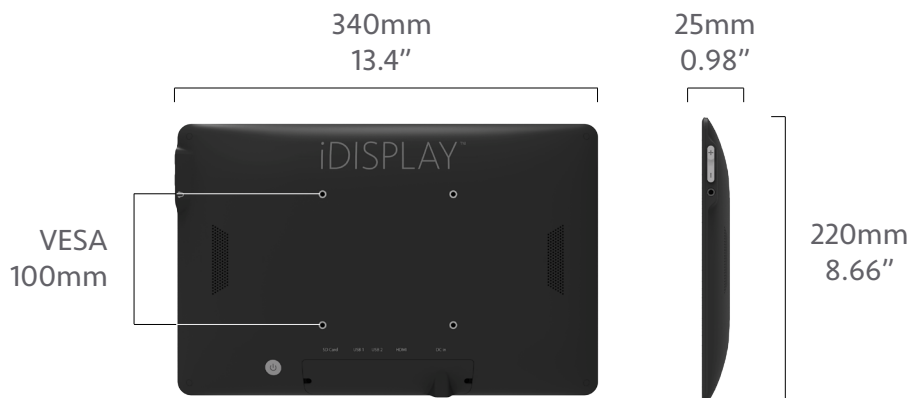

*3G Optional, pending carrier compatibility/availability.
For more information about iDISPLAY Tablets please
visit our website: www.outform.com/idisplay

OUTFORM™

Panel Information	Screen Size	13.3"
	Resolution	1920 x 1080 Pixels
	Brightness	300 cd/m ²
	Contrast Ratio	1000
	Aspect Ratio	16:9
	Active Area Size (WxH)	293.76 x 165.24mm
	Viewing Angle Touch	90°/90°(H), 90°/90°(V)
	Touch Technology	Capacitive G+G 10 point
Hardware and OS	CPU	RK3188, Cortex-A9, up to 1.6GHz Quad Core
	GPU	Mali 400 MP4, 600MHz
	Internal Memory	1GB, DDR3
	Flash Memory	16GB
	Operating System	Android 4.4 / 5.0
	Battery	Option 1: Li 3.7V 5000*2/10000MAH
		Option 2: RTC battery
Video/Images	Video Formats	3GP, MP4, AVI, MKV, FLV, MOV, RM, RMVB
	Video Codecs	MPG-1, MPG-2, MPG-4, H.263, H.264, VC-1, RV, VP6/VP8, MVC
	Image Formats	JPG/JPEG, PNG, BMP
	HDMI Output	Mini HDMI
	Playback Software	Built-in software allows for easy setup of a playlist of videos and/or stills which can be looped infinitely without any additional software. Alternatively, any installed app can be auto-started upon boot-up.
Audio	Speakers	2W x 2
	Audio Codecs	MP3, WMA, AAC, FLAC, WAV
Communications	Bluetooth	4.0
	Wi-Fi	802.11 b/g/n 2.4GHz
	Wired Ethernet	Through external 100M/1000M USB dongle (Optional)
	Wireless 3G	Through external USB dongle (Optional)
General information	Color	Black (Standard), White (Optional)
	Camera	N/A
	I/O ports	DC, SD/TF Card, mini HDMI, Microphone, 3.5mm Audio Output Jack, USB 2.0 Host x 1, USB 2.0 OTG x 1
	Included in Box	Display Unit, Power Adapter, Power Cable, User Manual, Warranty
	Optional Accessories	Floor stand, Counter stand (L), Shelf clip, Adjustable shelf clip, Wall bracket, Rotating bracket
	Sensors	G-Sensor (3-Axis accelerometer)
	Power Input	12V/3A
	Power Consumption	12W (max)
	Power Over Ethernet	N/A
	Operating Temperature	0-40 °C
	Relative Humidity	85%
	Certifications	Display Unit: ROHS, FCC and CE complaint Power Supply Unit: UL, FCC and CE compliant Battery & RTC Battery: UL, UN38.3
Dimensions	Size (L x W x H)	340 x 25 x 220mm
	Product Weight	1.48kg
	Gift Box Size	388 x 78 x 318mm
	Master Carton Size	410 x 410 x 340mm
	Master Carton Weight	12kg
	Units per Master Carton	5pcs